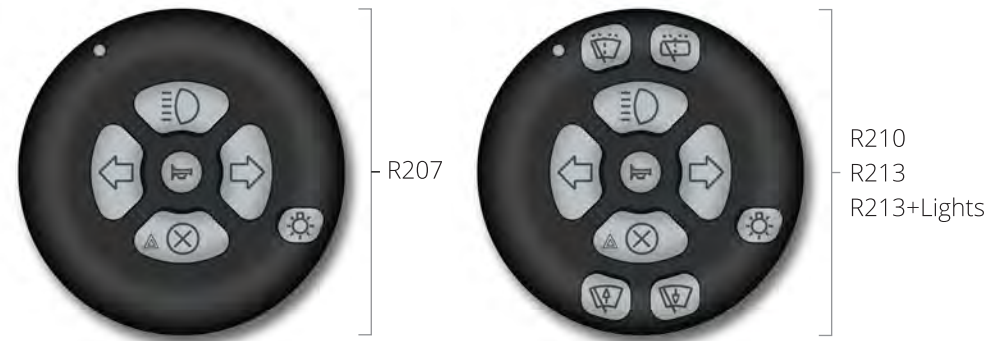

Which functions can I have?

	R207	R210	R213	R213+Lights
Indicators	✓	✓	✓	✓
Lights (dip / main & flash)	✓	✓	✓	✓
Horn	✓	✓	✓	✓
Front Wipers		✓	✓	✓
Front Washers		✓	✓	✓
Rear Wash/Wipe			✓	✓
Sidelights & Headlights On/Off				✓
Night-time Illumination	✓	✓	✓	✓
Hazards*	✓	✓	✓	✓

*If requested at time of order. Not available on all vehicles.