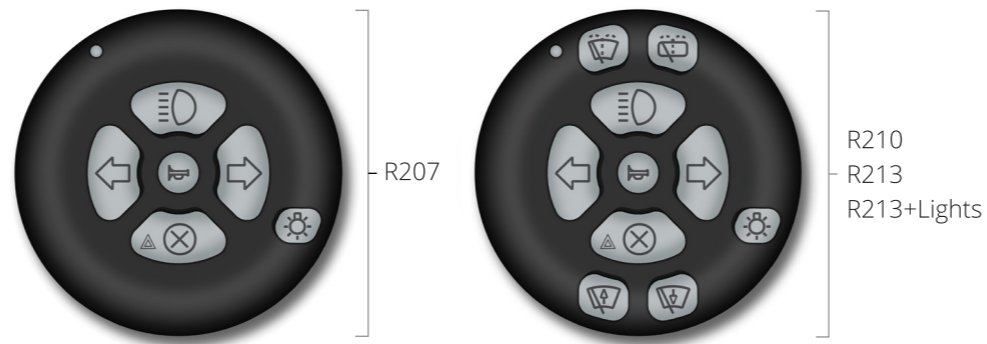

Why Choose Lodgesons?

Lodgesons are a market leading manufacturer of wireless keypad controls, selling across Europe & worldwide. We offer the highest quality systems available on the market and are the installers' choice for offering solutions that are easy to install and, in many cases, simply plug-in, minimising damage to the vehicle.

All our products are manufactured in the UK and meet the highest standards in terms of regulatory approval.

- Choice of quick release grips - lollipop or steering ball
- Ergonomic design & soft touch for maximum driver comfort
- Self-cancelling indicators available on most vehicles
- Keypad illumination for night-time driving
- Long lasting battery
- Vehicle controls will operate as normal when keypad is not in use

For further information or to find your nearest Installer or Driving School go to www.lodgesons.com

Lodgesons R200 Wireless Keypad Controls

Our multi-function R200 systems enable you to safely steer the car whilst operating the secondary functions (e.g. indicators and wipers) with just one hand. Simply pressing a button activates the required function.

The keypad will control the functions in the same way as your car's own controls and therefore functions may vary slightly from car to car and to those listed below.

Which functions can I have?

	R207	R210	R213	R213+Lights
Indicators	✓	✓	✓	✓
Lights (dip / main & flash)	✓	✓	✓	✓
Horn	✓	✓	✓	✓
Front Wipers		✓	✓	✓
Front Washers		✓	✓	✓
Rear Wash/Wipe			✓	✓
Sidelights & Headlights On/Off				✓
Night-time Illumination	✓	✓	✓	✓
Hazards*	✓	✓	✓	✓

*If requested at time of order. Not available on all vehicles.